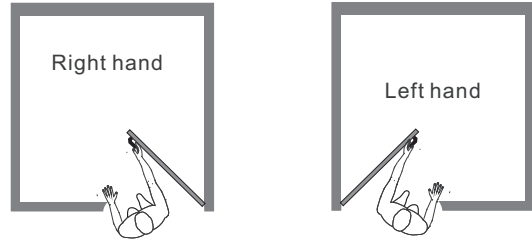

LHS-50 Switched Lever Handle

Before installation make sure door is "Left Hand" or "Right Hand".

Copyright Gianni Industries, Inc. All Rights Reserved.
P-MU-LHS50 Ver. B Publish:2004.12.23

LHS-50 Switched Lever Handle